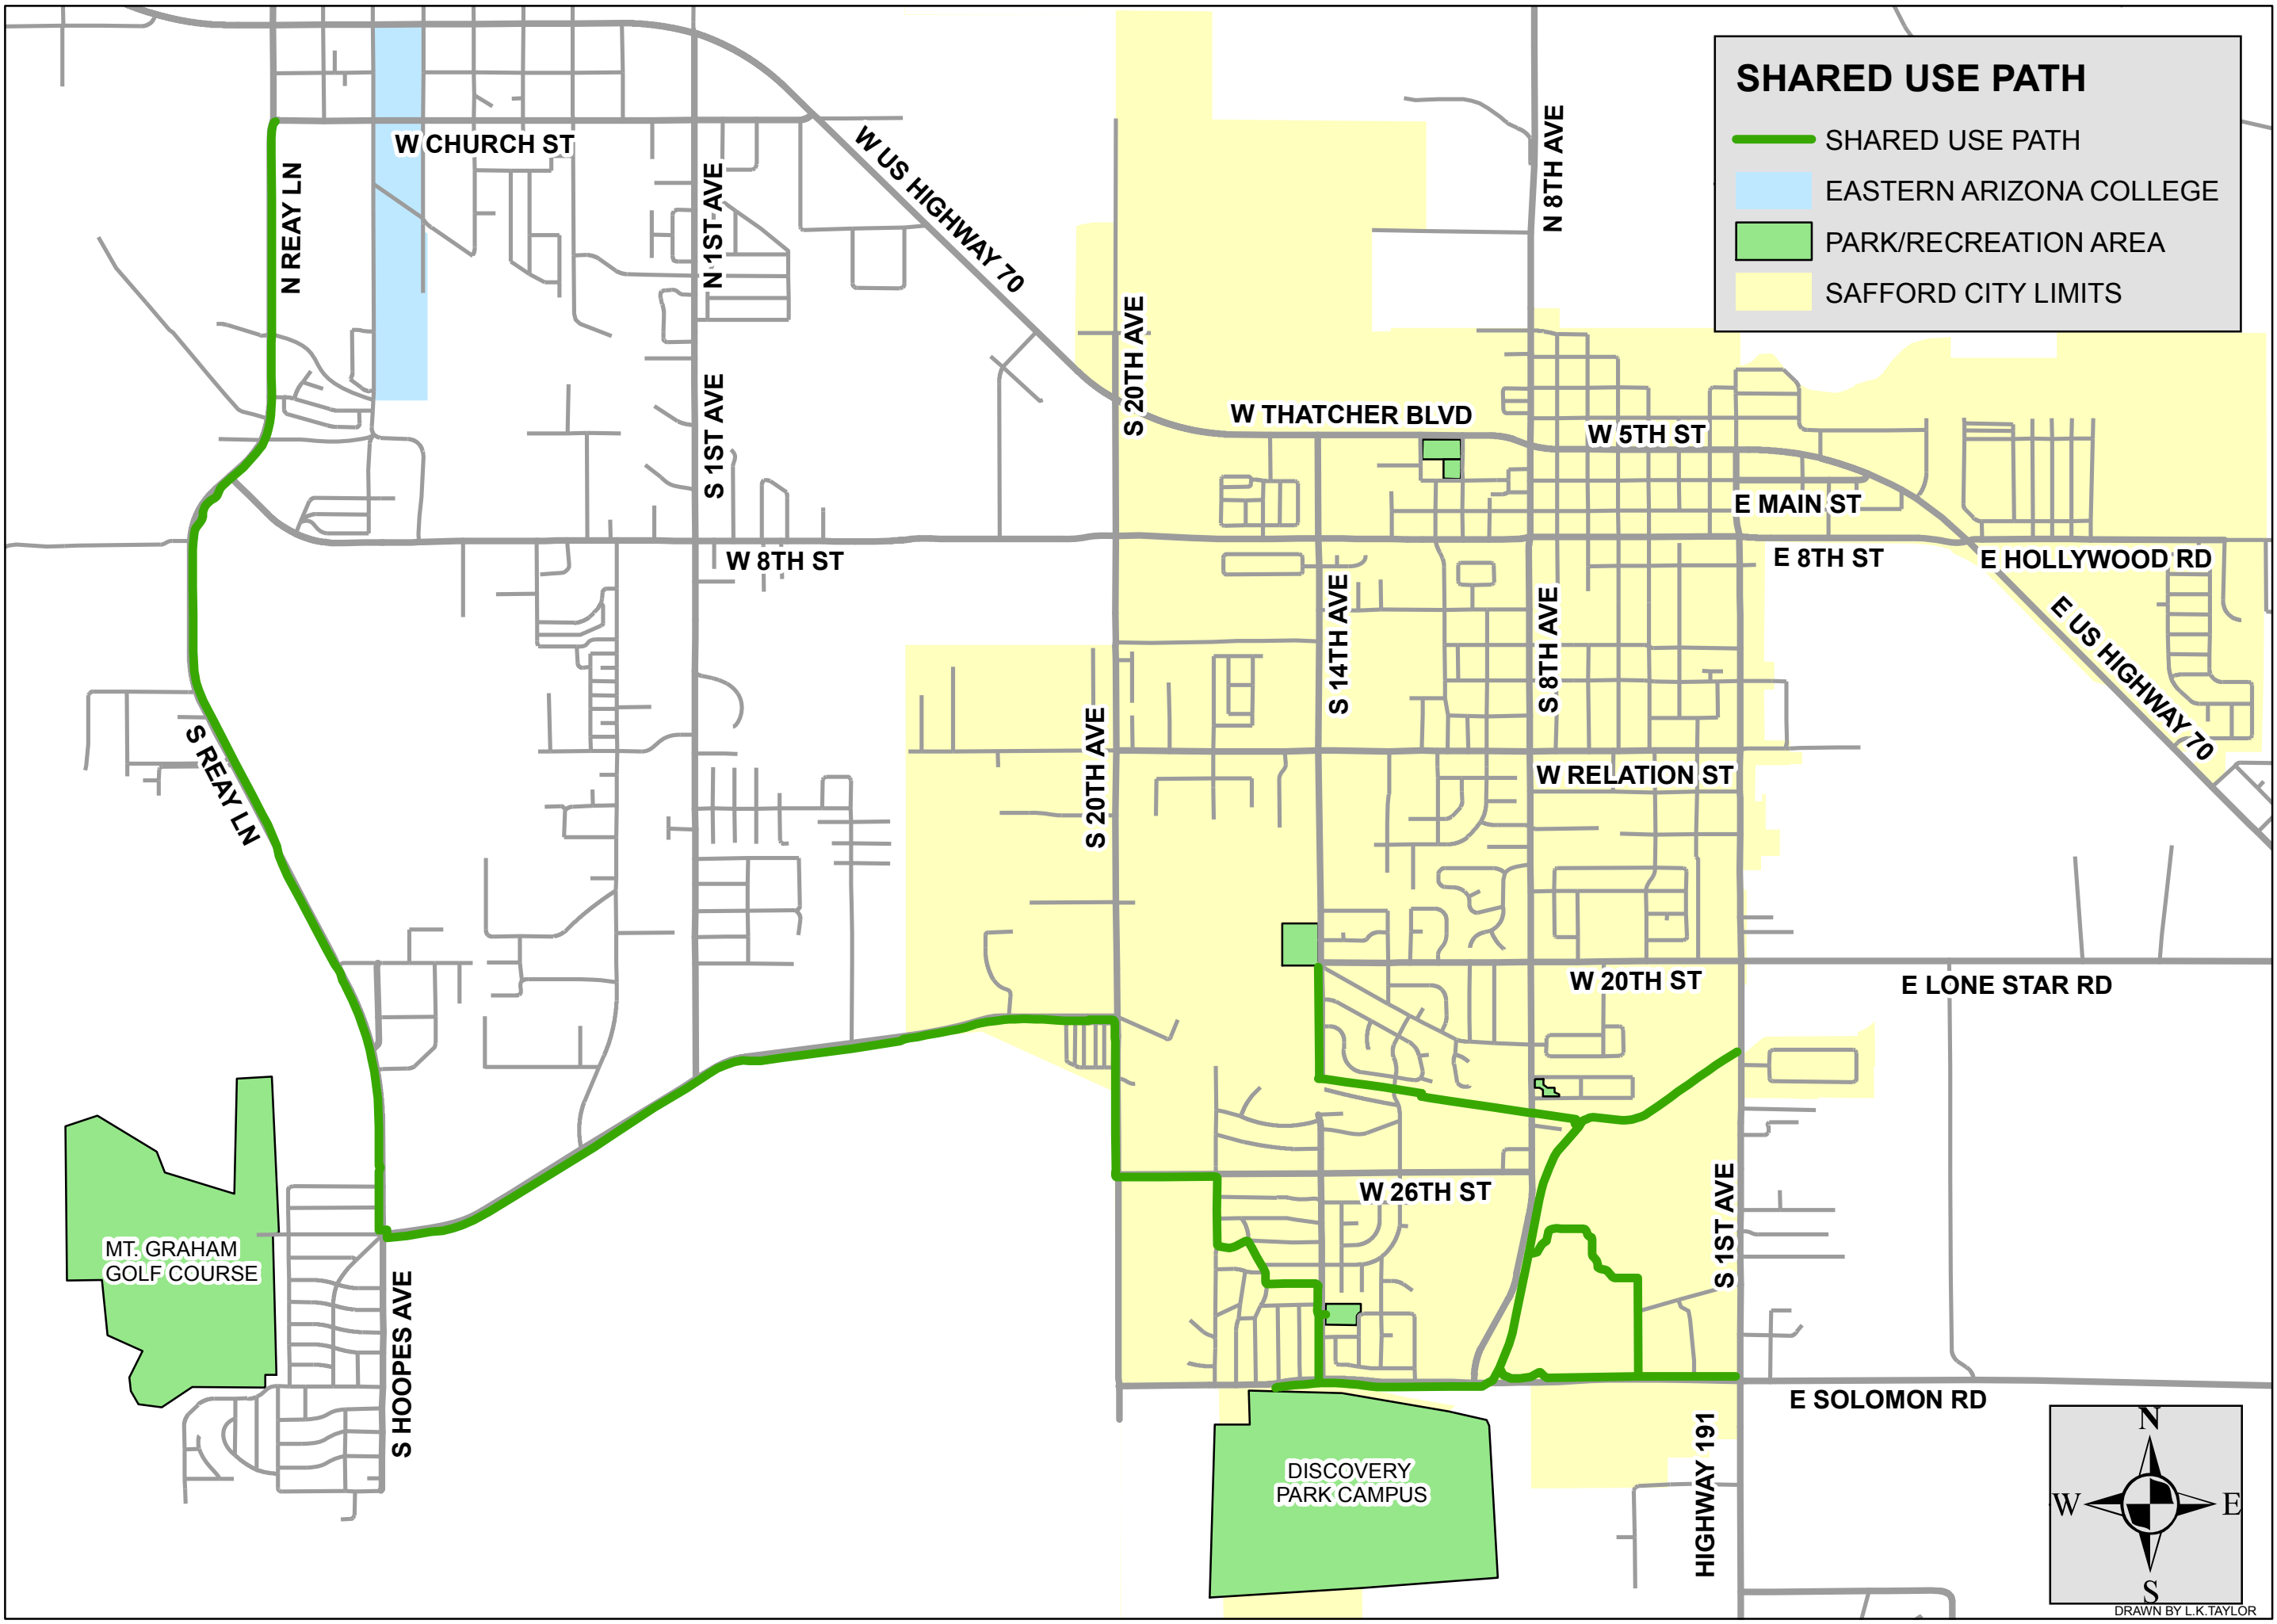

SHARED USE PATH

- SHARED USE PATH
- EASTERN ARIZONA COLLEGE
- PARK/RECREATION AREA
- SAFFORD CITY LIMITS

DRAWN BY L.K. TAYLOR